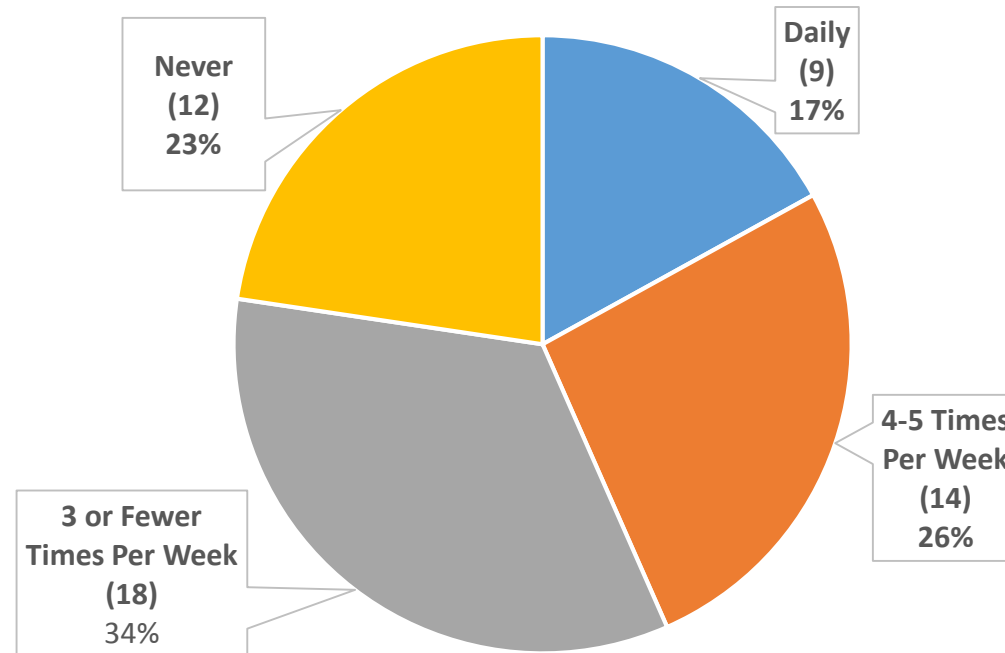

How Often Do You Use City of Glendale Dial-A-Ride Services?

If City of Glendale Dial-A-Ride
Fares are Increased to Proposed Rates,
Would You Continue to Use This Service?

For Those That Use the Service
Overall, How Do You Rate City of Glendale
Dial-A-Ride Service?